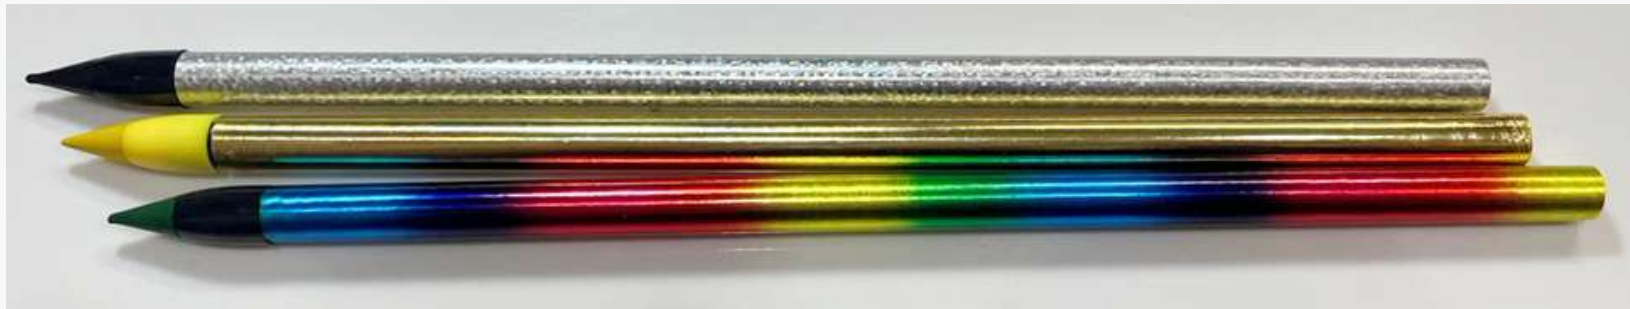

INFINITY COLOR PENCILS

12 Colors Everlasting Pencils

2 ENDS INFINITY COLOR PENCIL WITH ERASER PLUS GELPEN

2 IN 1 -NATURAL WOOD PENCIL WITH ENDLESS COLOR PENCIL LEAD (PURE ESG)

2 ENDS ENDLESS COLOR PENCIL W/CUTE STYLE

INFINITY PENCIL OR COLOR PENCIL WITH ERASER CAP

INFINITY PENCIL WITH CUTE ANIMAL ERASER TOPPER

**BOTH ENDS
INFINITY COLOR
PENCIL BARREL
AVAILABLE FOR
PRINTING OR HEAT
TRANSFER
FINISHING**

**BOTH ENDS
INFINITY COLOR
PENCIL WHEAT
STRAW BARREL**

BOTH ENDS INFINITY Color PENCIL GLITTER INSIDE THE BARREL

**BOTH ENDS
INFINITY COLOR
PENCIL ACRYLIC
STONE BEADS
INSIDE THE
BARREL**

BOTH ENDS COLOR PENCIL SEQUINS INSIDE THE BARREL

INFINITY PENCIL WITH ERASER & CAP