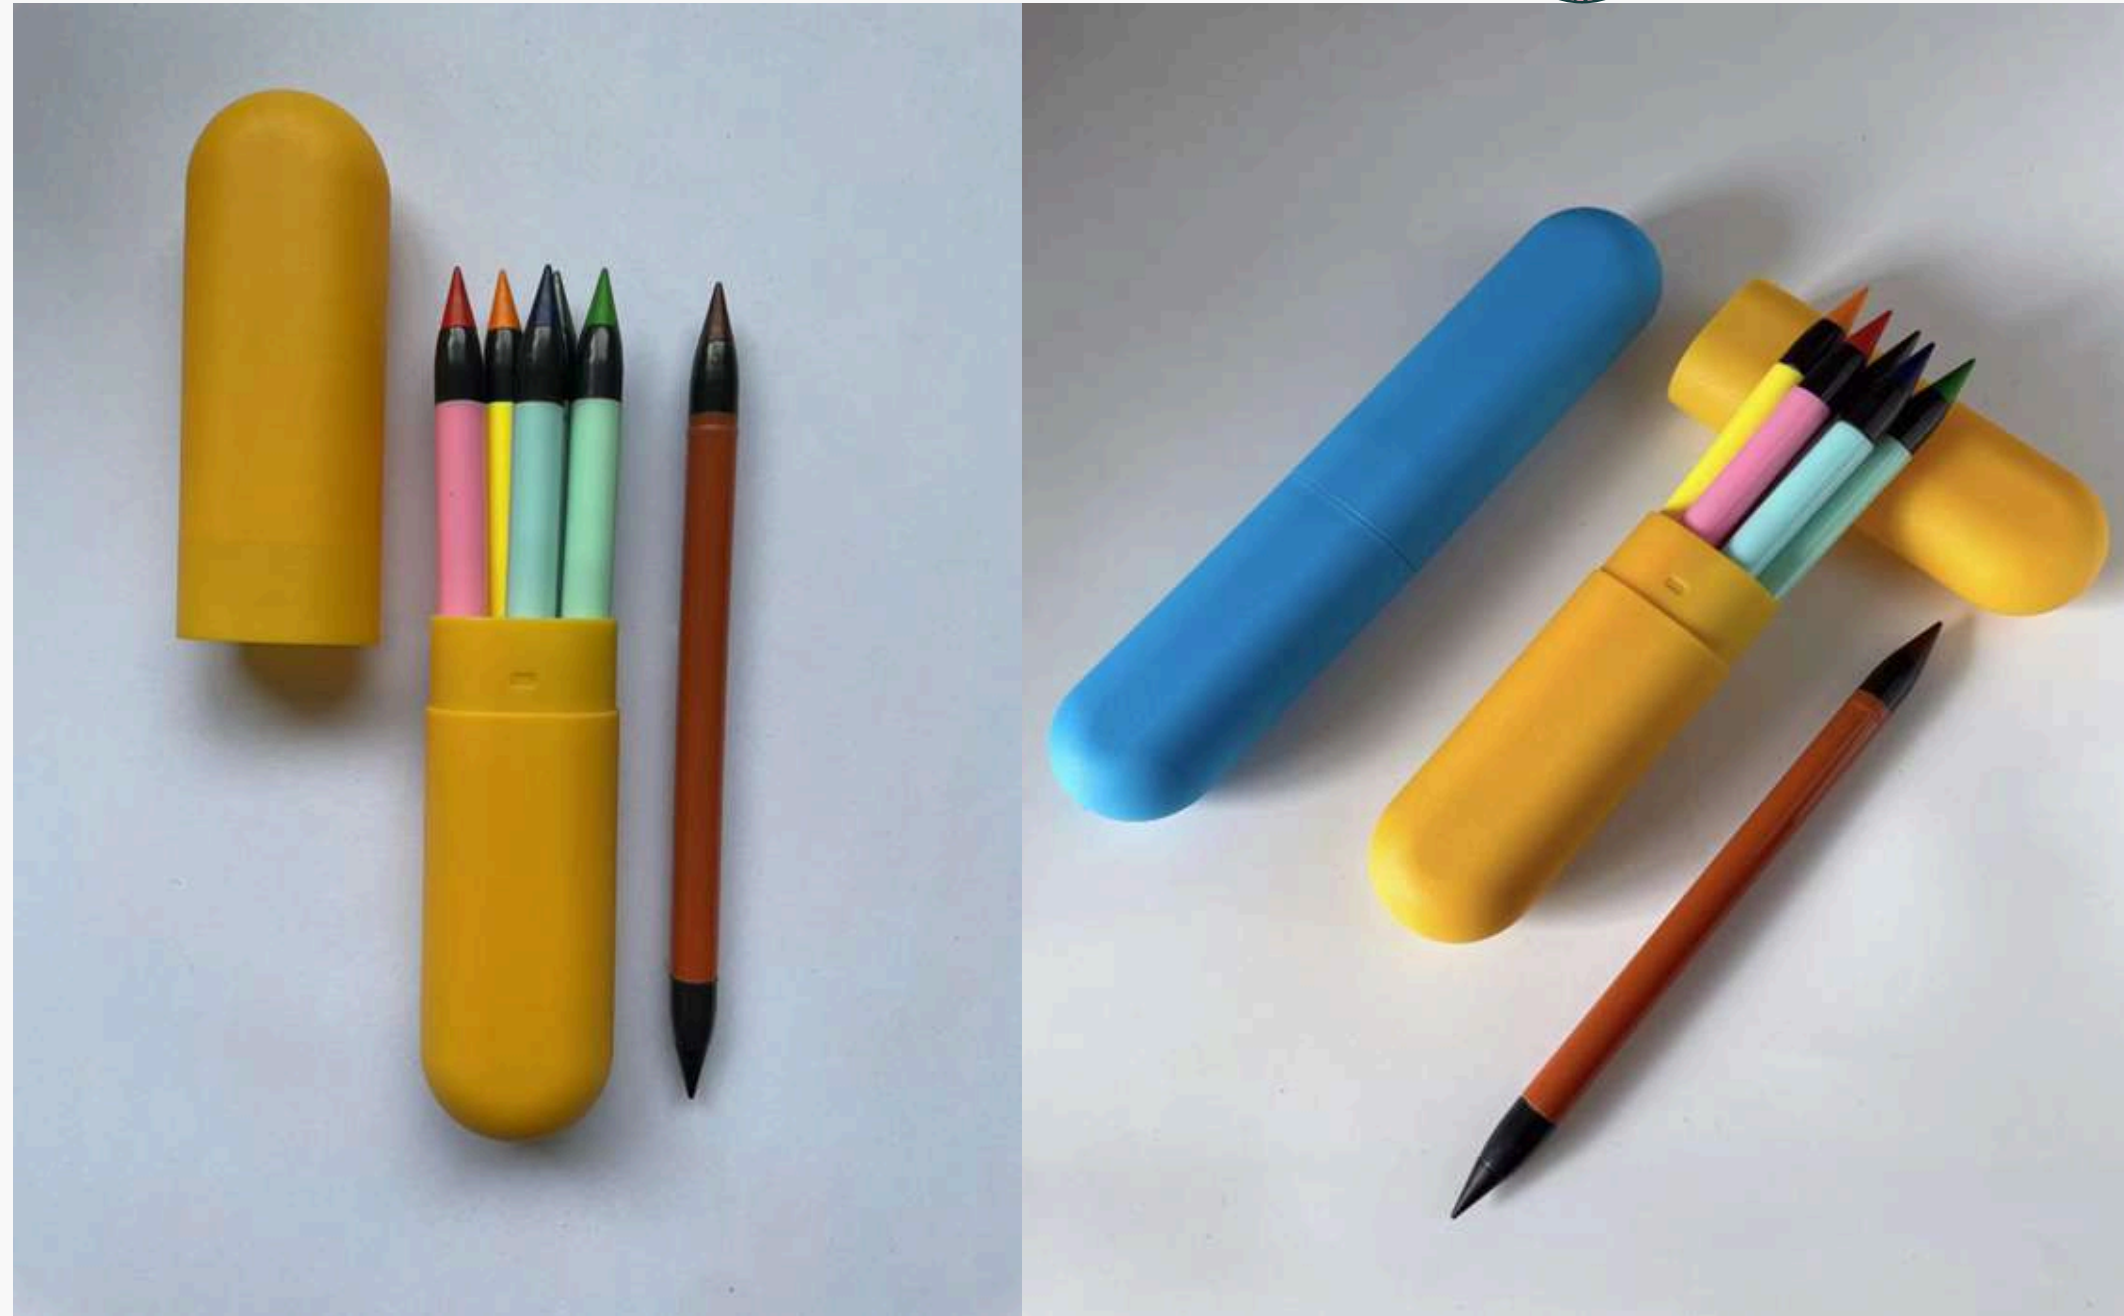

INFINITY COLOR PENCILS

12 Colors Everlasting Pencils

2 ENDS INFINITY COLOR PENCIL WITH ERASER PLUS GELPEN

2 IN 1 -NATURAL WOOD PENCIL WITH ENDLESS COLOR PENCIL LEAD (PURE ESG)

2 ENDS ENDLESS COLOR PENCIL W/CUTE STYLE

2 ENDS INFINITY COLOR PENCIL

2 ENDS ENDLESS COLOR PENCIL WITH STYLE CASE

WHEAT STRAW BARREL INFINITY PENCIL

INFINITY PENCIL/ COLOR PENCIL

WITH BOTH ENDS
INFINITY COLOR
PENCIL-RECYCLED
PAPPER BARREL

ACRYLIC STONE INFINITY PENCIL & INFINITY COLOR PENCIL

INFINITY PENCIL OR COLOR PENCIL WITH ERASER CAP

INFINITY PENCIL WITH CUTE ANIMAL ERASER TOPPER

**BOTH ENDS
INFINITY COLOR
PENCIL BARREL
AVAILABLE FOR
PRINTING OR HEAT
TRANSFER
FINISHING**

**BOTH ENDS
INFINITY COLOR
PENCIL WHEAT
STRAW BARREL**

BOTH ENDS INFINITY Color PENCIL GLITTER INSIDE THE BARREL

**BOTH ENDS
INFINITY COLOR
PENCIL ACRYLIC
STONE BEADS
INSIDE THE
BARREL**

BOTH ENDS COLOR PENCIL SEQUINS INSIDE THE BARREL

INFINITY PENCIL WITH ERASER & CAP